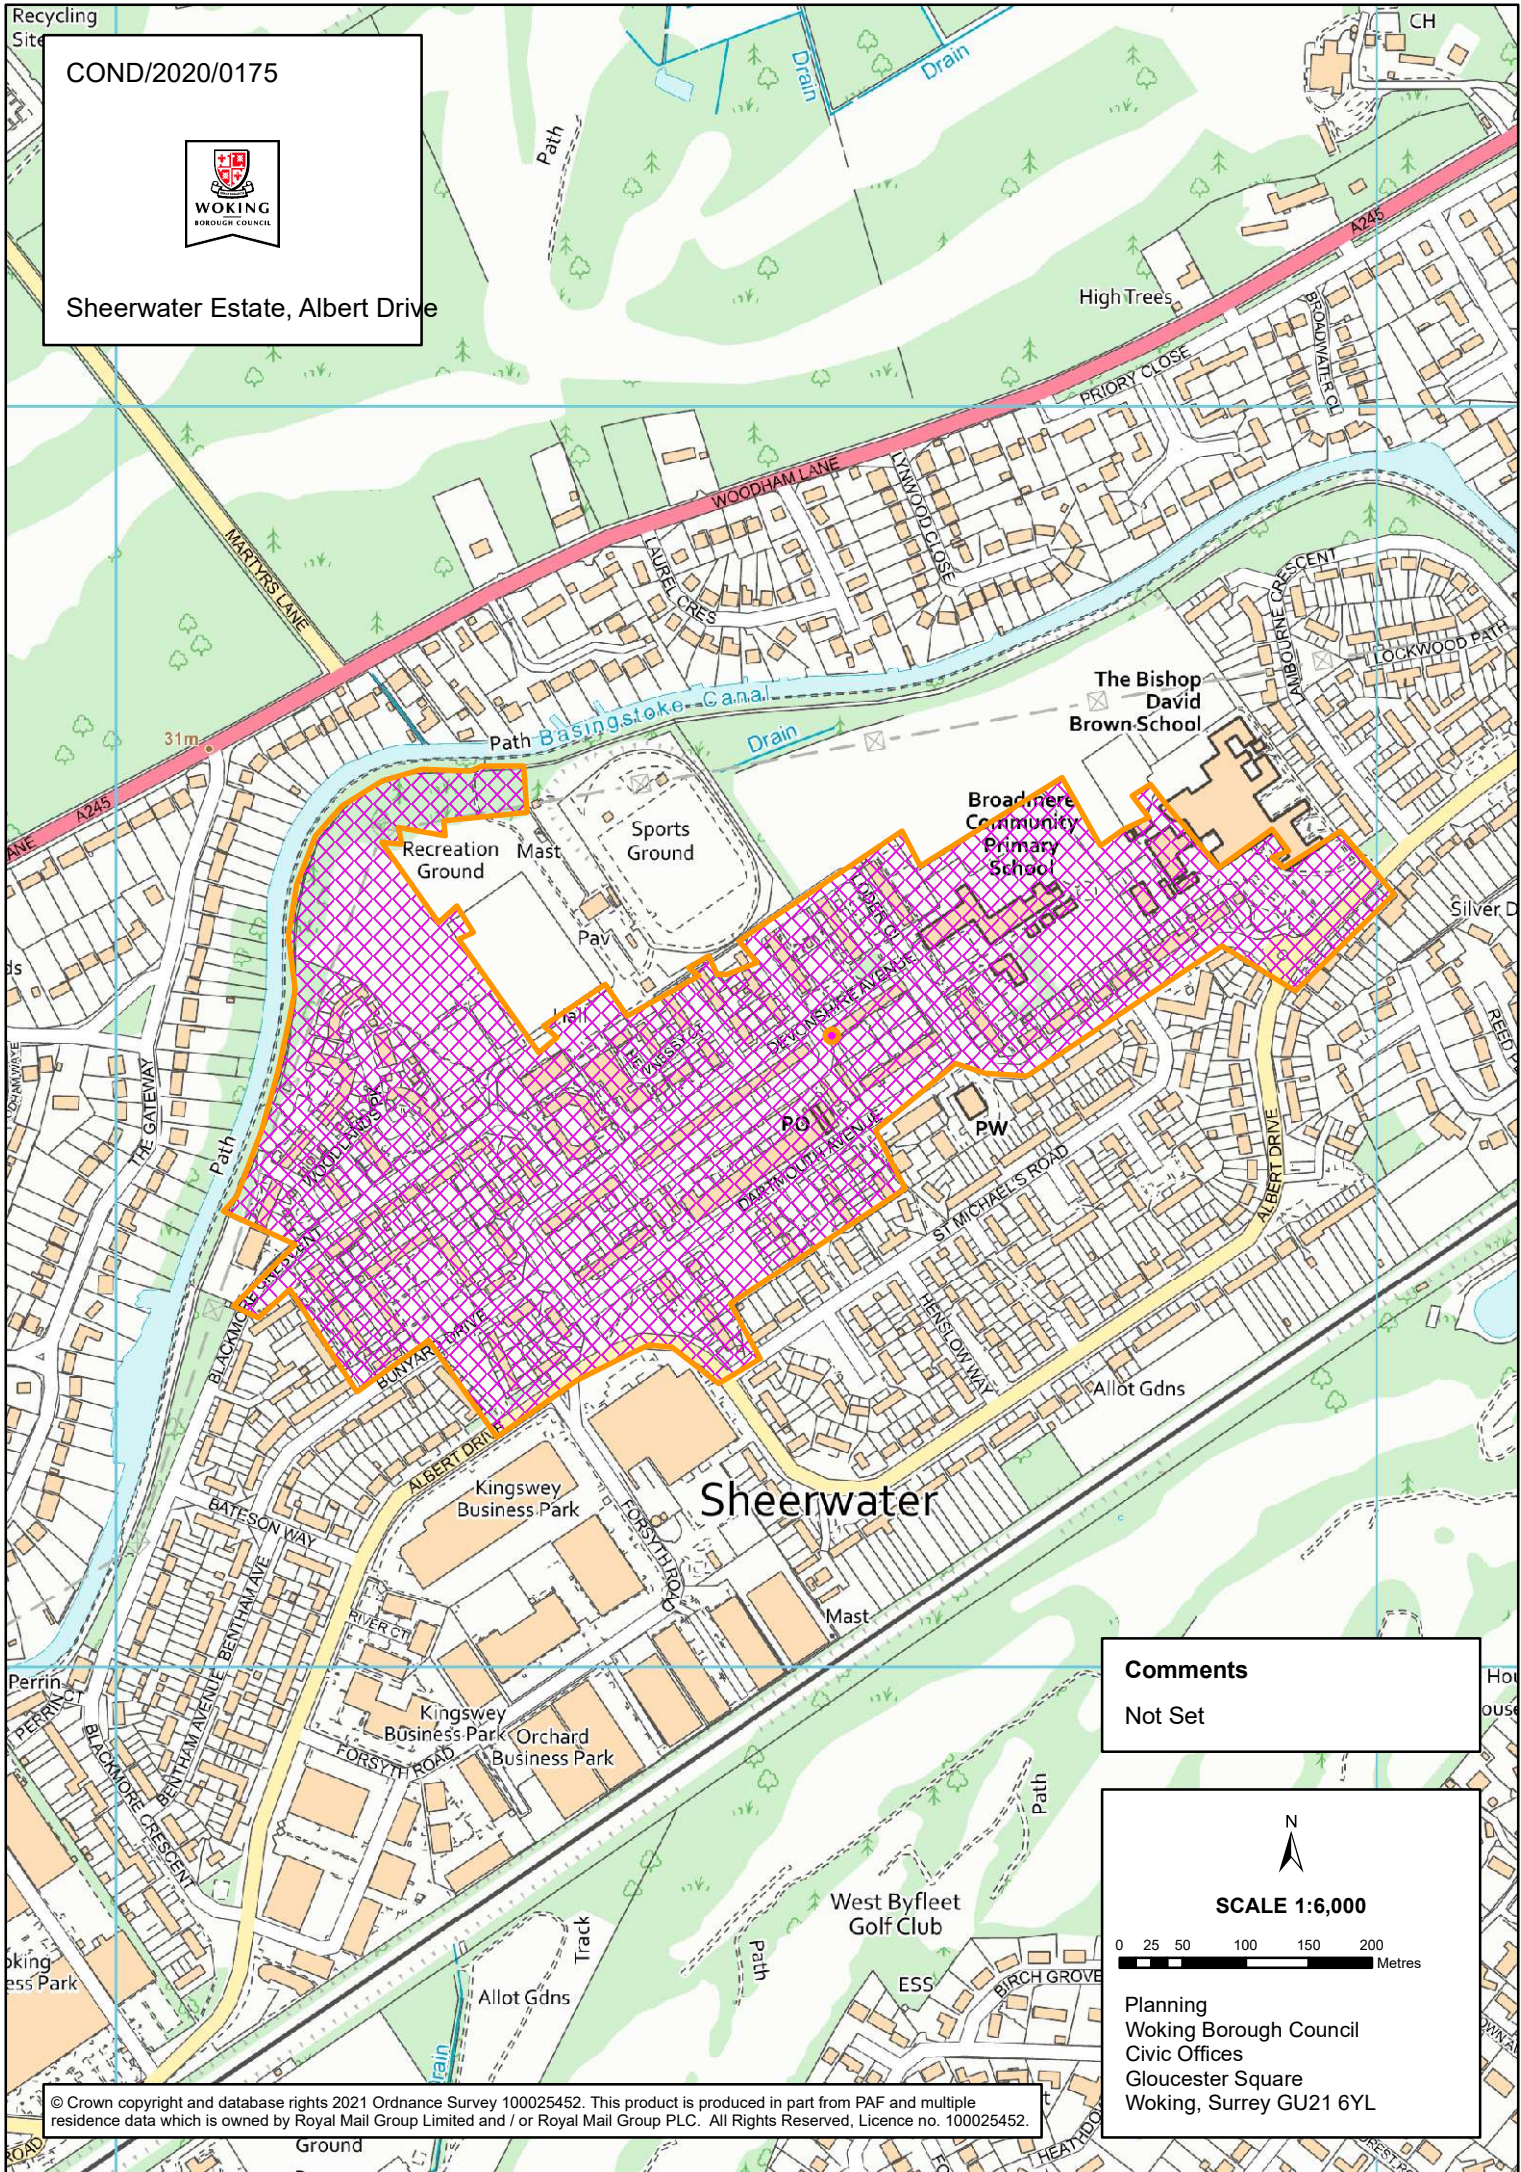

COND/2020/0175

Sheerwater Estate, Albert Drive

**Comments**  
Not Set

N  
**SCALE 1:6,000**  
 0 25 50 100 150 200 Metres

Planning  
 Woking Borough Council  
 Civic Offices  
 Gloucester Square  
 Woking, Surrey GU21 6YL